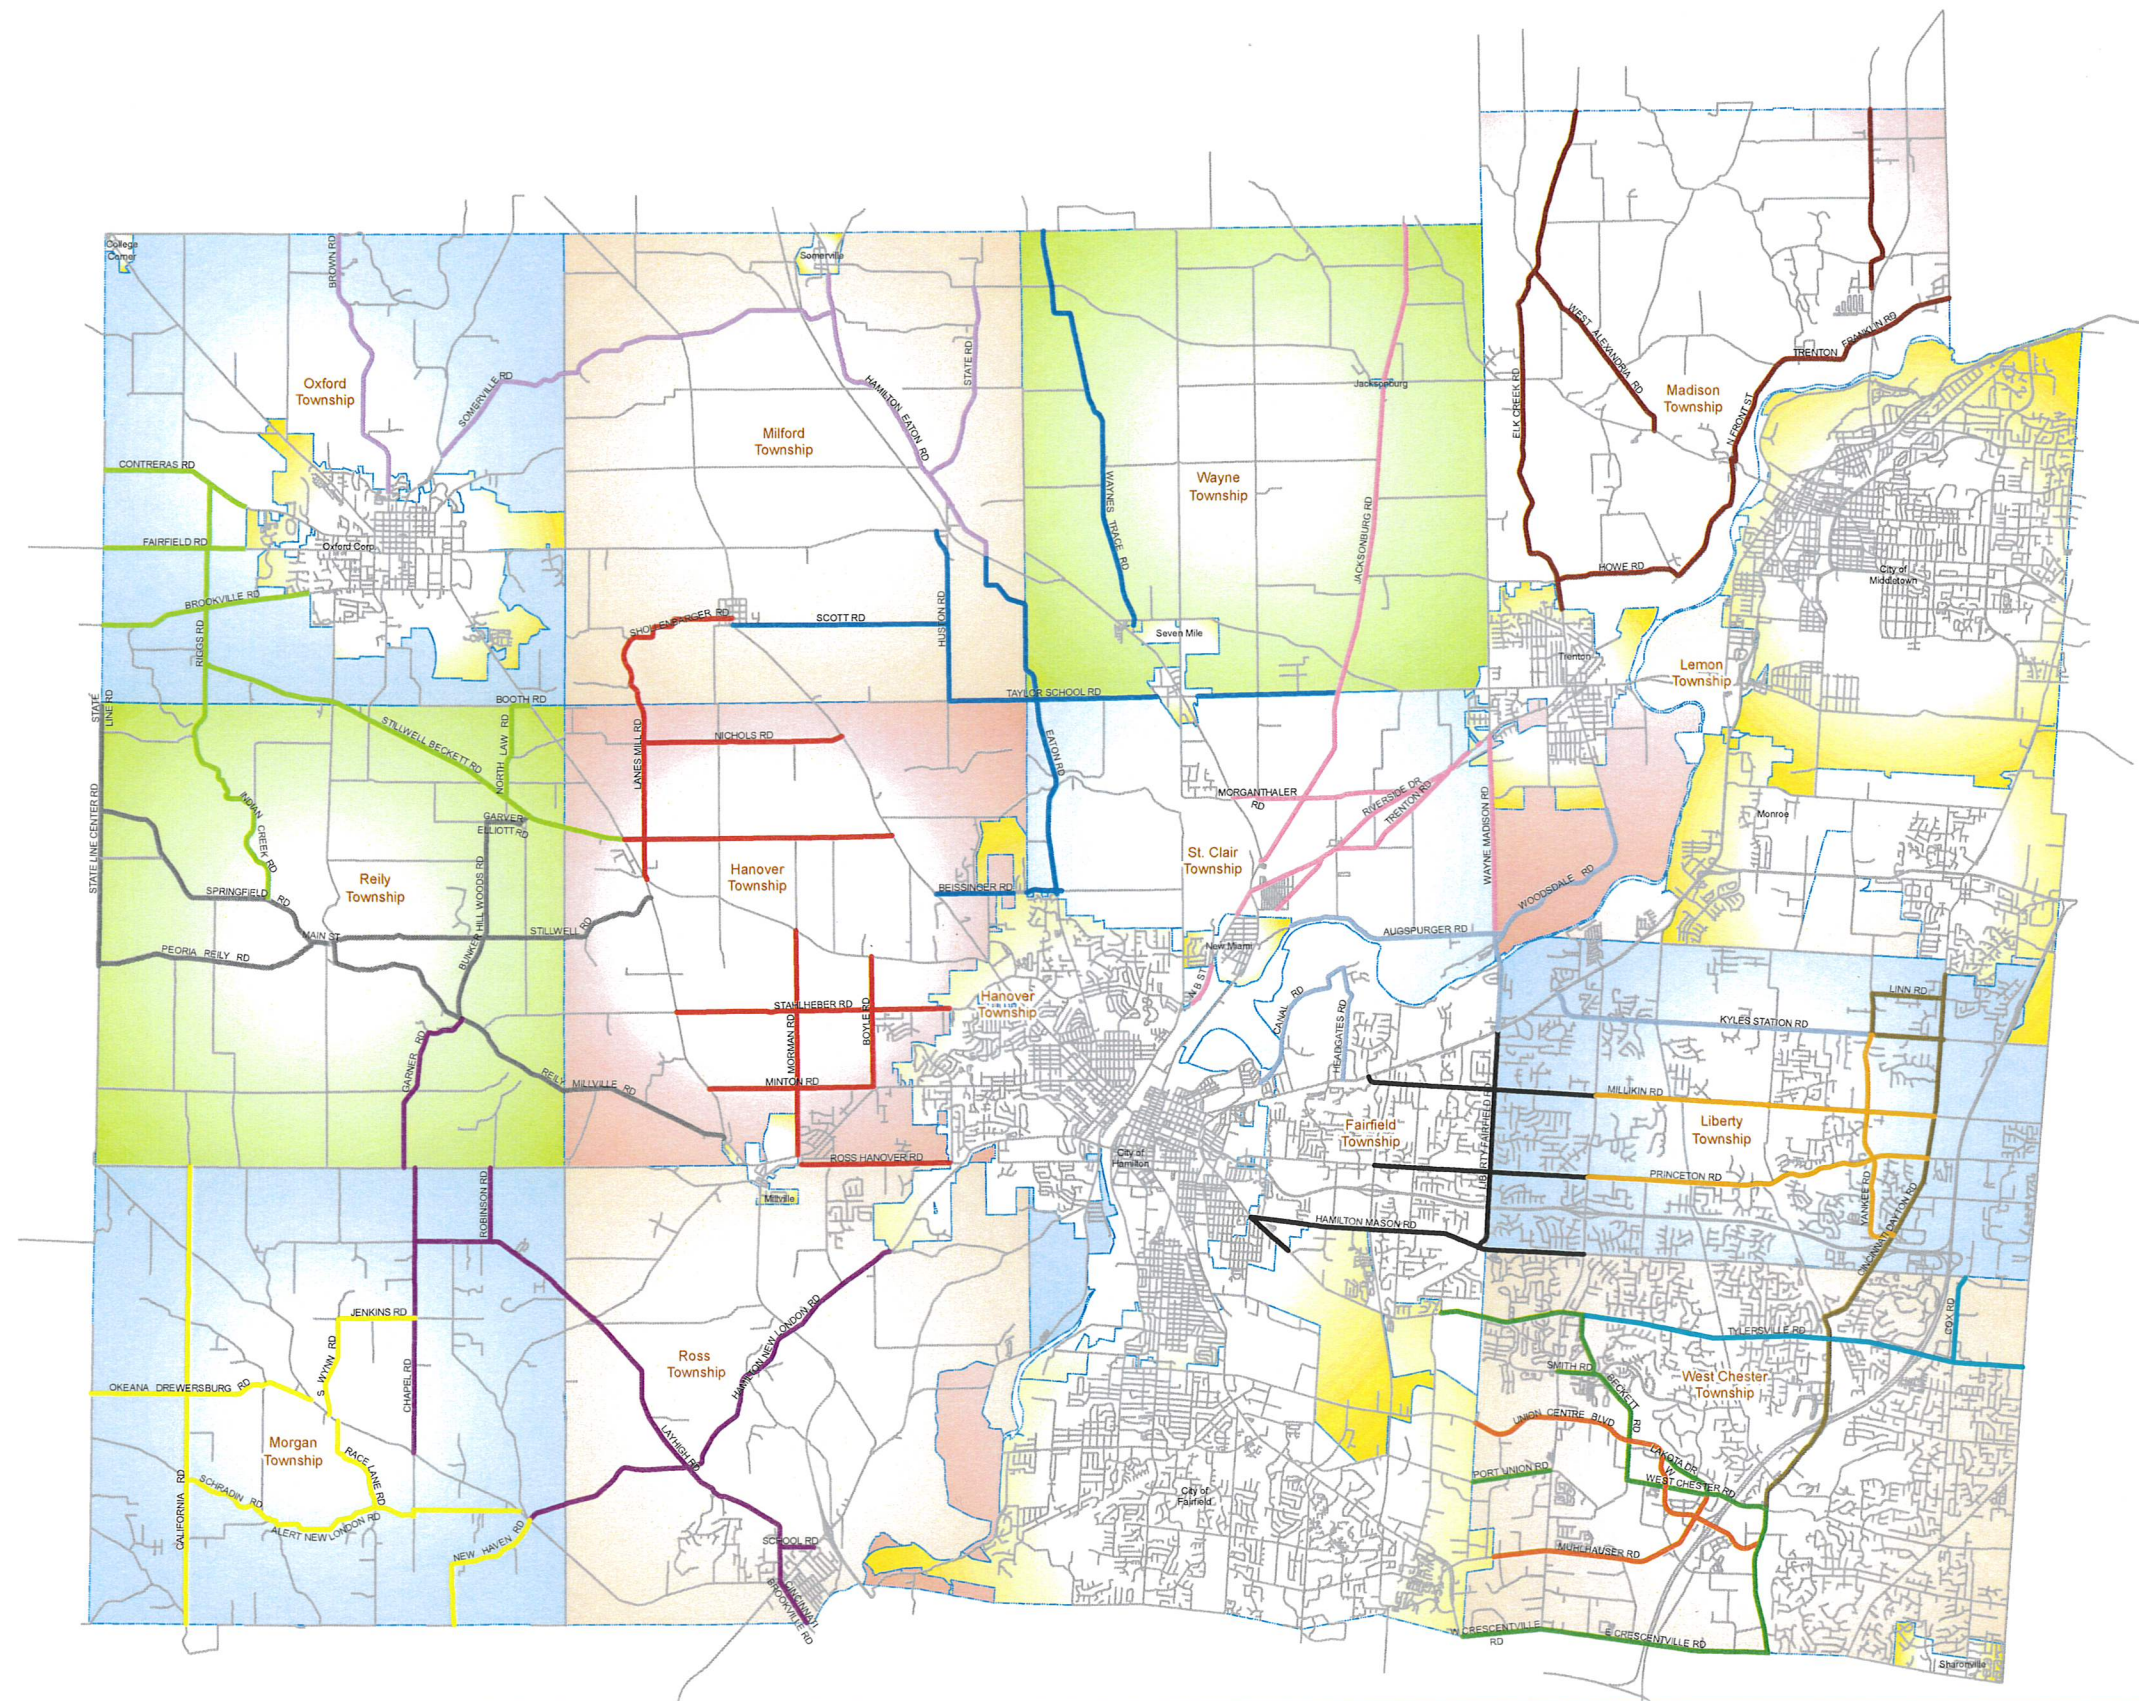

Legend

Route Number	Total Mileage Plowed
1	28.94 miles
2	32.90 miles
3	35.67 miles
4	28.10 miles
5	31.90 miles
6	42.00 miles
7	38.80 miles
8	43.24 miles
9	40.44 miles
10	46.46 miles
11	47.37 miles
12	43.51 miles
13	38.86 miles
14	33.77 miles
15	33.82 miles
16	41.67 miles

BCEO SNOW ROUTE