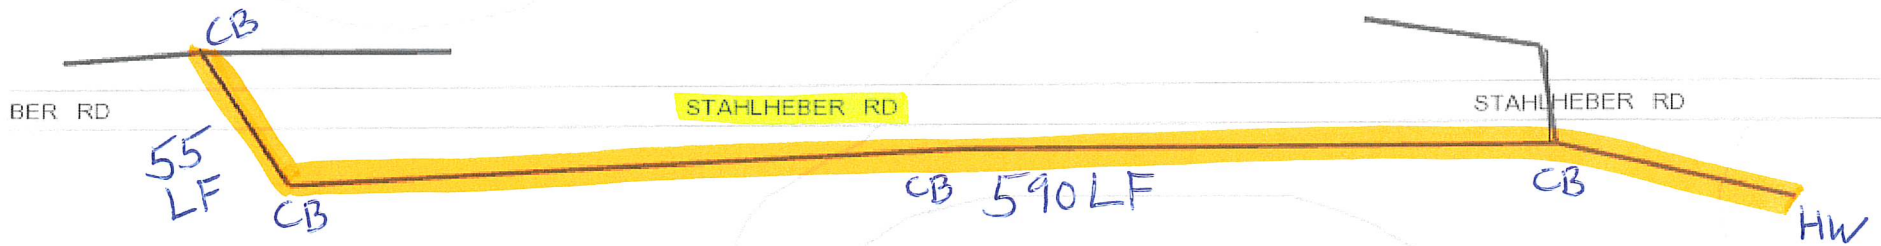

# BCEO - Construction Map

**BCEO** BCEO - Construction Map

60ft  
-84.468 39.303 Degrees

**BCEO** BCEO - Construction Map

Map navigation controls including zoom in (+), zoom out (-), and a search bar with the text "Find address or place".