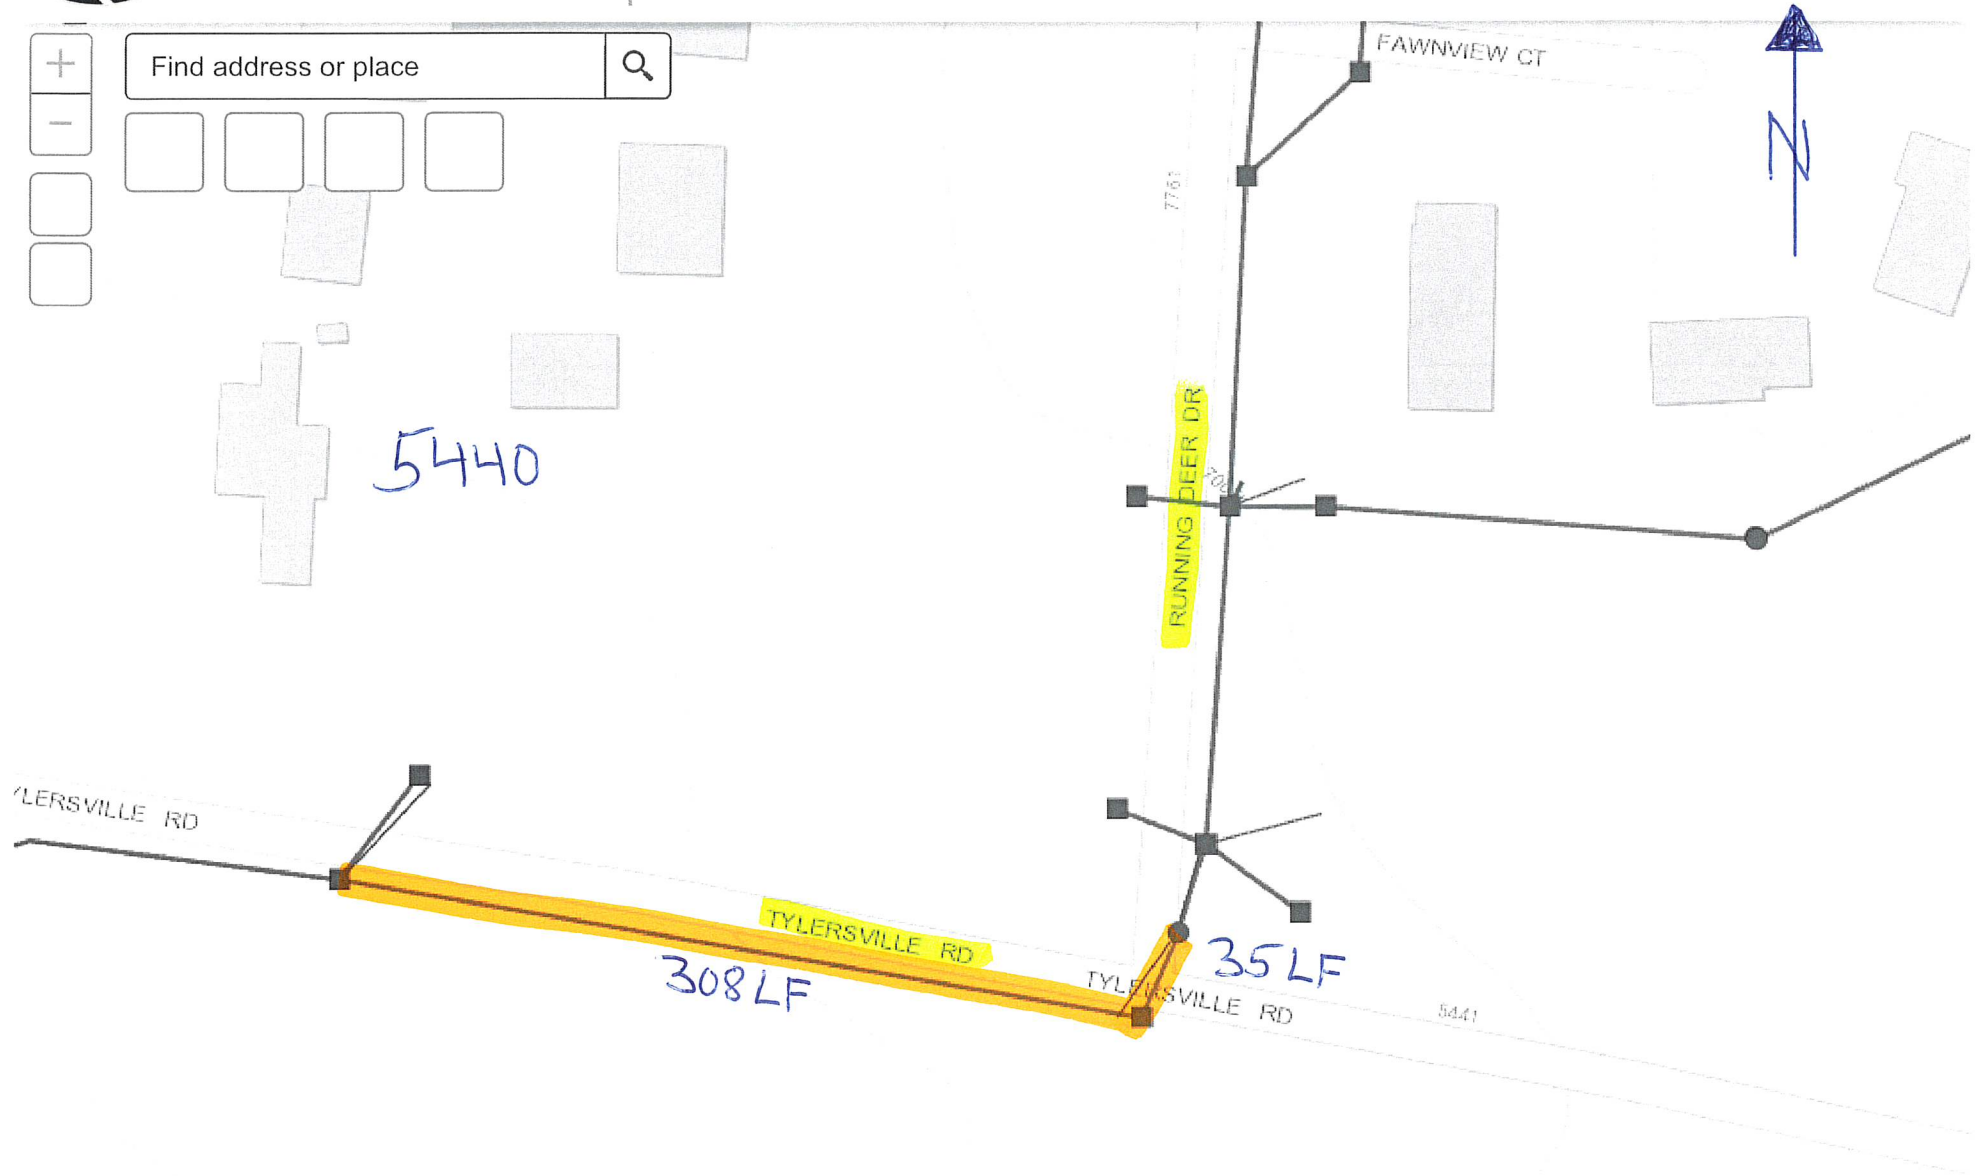

W TAYLOR SCHOOL RD

Bath

1950

40LF

-84.626 39.479 Degrees

98LF

RD 2600 STILLWELL BECKETT RD STILLWELL BECKETT RD

MORMAN RD

-84.646 39.453 Degrees

**BCEO** BCEO - Construction Map

Map navigation controls including a search bar with the text "Find address or place", a magnifying glass icon, and several zoom in (+) and zoom out (-) buttons.

60ft

-84.441 39.361 Degrees

3277

3202

3189

60ft

-84.664 39.420 Degrees